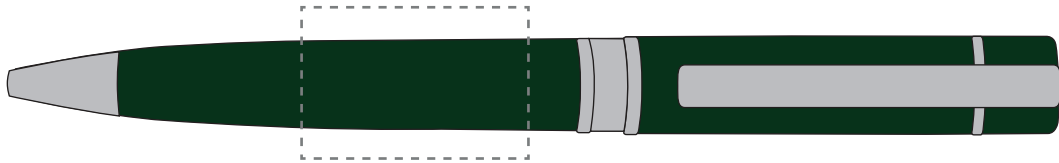

Your Ref:	Quantity:	Product Code: TPC780601
Our Ref:	Version: 1	Product Colour: DARK GREEN

PRINTING CONCERNS:

We stock this item in the following colours

**PANTONE REFERENCE(S)**

● Engrave

ARTWORK SCALE 100%

ARTWORK SCALE 100%
Rotary Engrave Area:
30mm x 20mm

Product Image for visualisation
- colours may vary

The dashed line is to demonstrate print area and will not appear on your printed item

PLEASE NOTE:

- All colours including print and product are for visual purposes only and should not be regarded as the actual colour of the product and print.
- Some products may vary from batch to batch and may differ from previous orders.
- The colour and texture of a product can also have an effect on the final print colour.
- By approving this order we accept that you understand these terms.